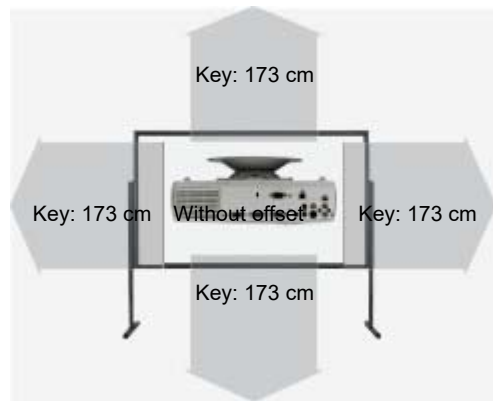

Zoom

Manual 1,1

Objective

F=1,98-2,02 f=15,843-17,44 mm

Throw Ratio	1,5-1,66:1
Audio	1 x 10W
Connections	2 x HDMI 2.0 in D-sub 15pin in und out SPDIF Mini Jack Audio in und out USB RS232C Din 9 pin in RJ45 Lan Bluetooth
Ceiling Mounting	Yes
Power	310W / 215W in Eco Mode
Size WxHxD	313 x 114 x 240 mm (12,3"x4,5"x9,4") 8,56 L/dm³
Operating Noise	26dB

16/9 screen width:200 cm
Screen:1 Gain

Weight	3,10 kg / 6,61 lbs.
Keystone	Vert.: +/-30° Hori.: +/-30°
Illumination	-
Frequenz	H-sync: 15-291 kHz V-sync: 24-240 Hz
Foot-Lamberts	165 fL / max. 643 cm screen width 565 cd/m²
Features	<ul style="list-style-type: none"> ■ Real Full HD 3D ■ Full HD 1080P compatible ■ Direkt Power Off ■ Integrated Mediaplayer ■ Blackboard Modus ■ Eco Mode ■ Kensington Slot ■ High Dynamic Range (HDR) ■ 24/7 continuous operation capable ■ Optional Wi-Fi network compatible. ■ Lan network compatible. ■ Crestron®-Software compatible. ■ ISFccc Certified ■ 24fps Mode ■ SmartTV ■ Android V9.0
Status	2023 Discontinued (EOL) // Last update of the data: 2024-10-02 Created: 2024-02-21 13:24:16