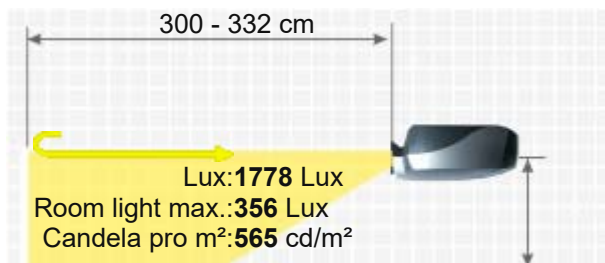

Light Source

240W Philips Lamp

Light Life

Articel Nr.: UC.JTB11.002,
MC.JTB11.004, MC.JTB11.006
4000 h. / 12000 h. in Eco Mode

Operating Costs

6,85% / 0,05 €

Focus

Manual

Zoom

Manual 1,1

Objective

F=1,98-2,02 f=15,843-17,44 mm

Throw Ratio	1,5-1,66:1
Audio	1 x 10W
Connections	2 x HDMI 2.0 in D-sub 15pin in und out SPDIF Mini Jack Audio in und out USB RS232C Din 9 pin in RJ45 Lan Bluetooth
Ceiling Mounting	Yes
Power	310W / 215W in Eco Mode
Size WxHxD	313 x 114 x 240 mm (12,3"x4,5"x9,4") 8,56 L/dm³
Operating Noise	26dB

16/9 screen width:200 cm
Screen:1 Gain

Weight	3,10 kg / 6,61 lbs.
Keystone	Vert.: +/-30° Hori.: +/-30°
Illumination	-
Frequenz	H-sync: 15-291 kHz V-sync: 24-240 Hz
Foot-Lamberts	165 fL / max. 643 cm screen width 565 cd/m²
Features	<ul style="list-style-type: none"> ■ Real Full HD 3D ■ Full HD 1080P compatible ■ Direkt Power Off ■ Integrated Mediaplayer ■ Blackboard Modus ■ Eco Mode ■ Kensington Slot ■ High Dynamic Range (HDR) ■ 24/7 continuous operation capable ■ Optional Wi-Fi network compatible. ■ Lan network compatible. ■ Crestron®-Software compatible. ■ ISFccc Certified ■ 24fps Mode ■ SmartTV ■ Android V9.0
Status	2023 Discontinued (EOL) // Last update of the data: 2024-10-02 Created: 2024-02-21 13:24:16